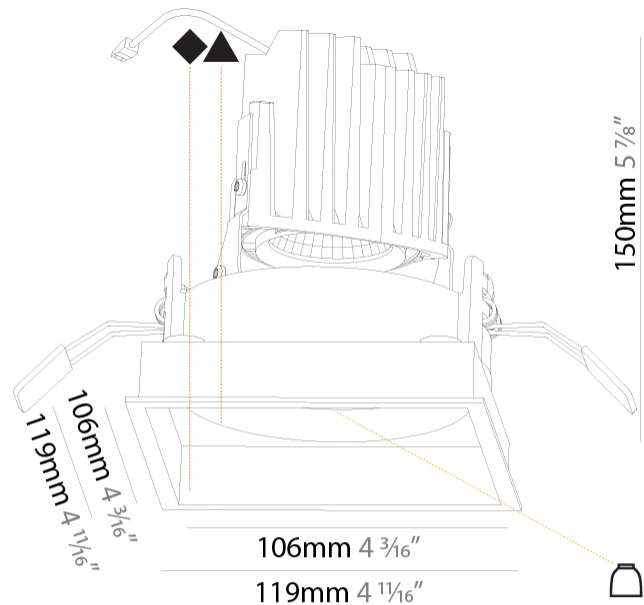

Series: Bioniq
Subseries: Bioniq Square Deep
Brand: Prolicht
Division: Architectural
Mounting Type: Recessed
Mounting Location: Ceiling
Subcategory: Downlight

PHYSICAL

Shape: Square
Length (mm): 119
Length (in): 4 11/16
Width (mm): 119
Width (in): 4 11/16
Depth (mm): 150
Depth (in): 5 7/8
Ceiling Thickness (mm): 10 / 12.5 / 15
Ceiling Thickness (in): 3/8 or 1/2 or 9/16
Min. Recessing Depth (mm): 170
Min. Recessing Depth (in): 6 11/16
Light Distribution: Downlight
Weight (kg): 0.626
Weight (lbs): 1.38
Fixture Finish: SSR / BKV / CWI / CRY / HAB / LAG / UFT / ITA / RUA / RUR / MIC / FTG / MYG / TWT / LOD / PJS / FRO / FUP / KIA / POP / BLS / SPG / MEY / GOH / GUM / CHC / COM / ABZ / JAG / OBR / MOS / ROR
Fixture Material: Aluminum Die Cast
Cut-out Measurements: 114mm / 4 1/2" x 114mm / 4 1/2"

ELECTRICAL

Lamp Type: LED (Zhaga Standard)
Input Wattage (W): 16.5
Total Output Wattage (W): 14
Dimming: Tri-Mode (Non-Dimming and Phase Dimming (120Vac only) and 0-10V Dimming)
Driver Included: No
Driver Location: Recessed Housing
Driver Type: Constant Current - Universal
Driver Class: Class 2
Input Voltage (V): 120 - 277
Constant Current (MA): 500

LED

Number of LEDs: 1
Color Temperature (°K): 2700 / 3000 / 3500 / 4000
Max. Delivered Lumen (lm): 940 / 980 / 1029 / 1050
Nominal Lumen (lm): 1386 / 1438 / 1511 / 1542
CRI: >90 CRI

OPTICAL

Reflector: 20 / 40 / 60

RATINGS AND CERTIFICATIONS

Certified By: Certified for North American Standards
IP rating: IP20